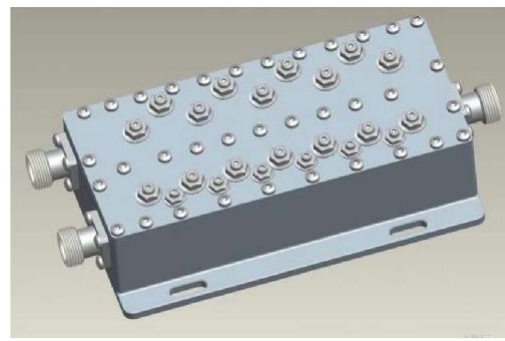

IBS PRODUCTS

COMBINERS