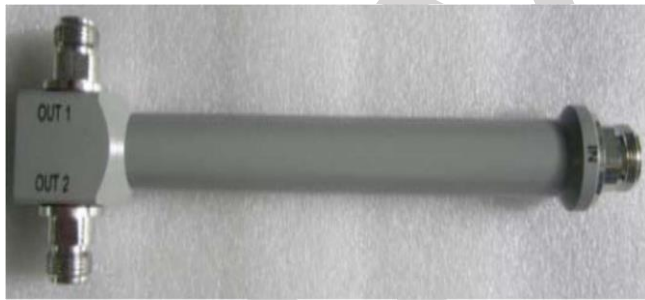

IBS PRODUCTS

SPLITTERS